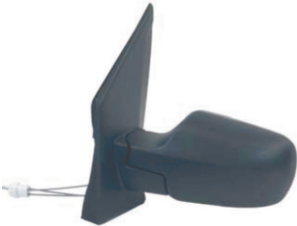

C-MAX '03-'07
TH-2309HE (VM-302EHP)
 ELECTRIC, HEATED, CONVEX GLASS, PRIMED COVER

C-MAX '03-'07
TH-2309HE-00 (VM-302NEHP)
 ELECTRIC, HEATED, CONVEX GLASS, PRIMED COVER
W/ LAMP & FOOT LAMP
TH-2309HEB-00 (VM-302NEB)
 ELECTRIC, HEATED, POWER FOLDABLE, CONVEX GLASS, PRIMED COVER
W/ LAMP & FOOT LAMP

ESCORT / ORION '90-'95
TH-2096 (VM-308)
 LEVER TYPE

FIESTA '89-'94
TH-2097 (VM-316)
 LEVER TYPE

FIESTA '94-'95
TH-2305 (VM-305)
 CABLE TYPE

FIESTA '96-'99 / MZ 121 '96-'01
TH-2305N (VM-306)
 CABLE TYPE

FIESTA '96-'99 / MZ 121 '96-'01

TH-2305NHE (VM-306EH)
ELECTRIC, HEATED, CONVEX GLASS

FIESTA '02-'05

TH-2303 (VM-312)
CABLE TYPE, CONVEX GLASS

TH-2303P (VM-312P)
CABLE TYPE, CONVEX GLASS, PRIMED COVER

FIESTA '02-'05

TH-2303HE (VM-312EH)
ELECTRIC, HEATED, CONVEX GLASS

TH-2303G (VM-312G)
MIRROR CONVEX GLASS BASE

TH-2303GH (VM-312GH)
MIRROR CONVEX GLASS BASE, W/HEATED

FIESTA '05-

TH-2308 (VM-6312)
CABLE TYPE, BLACK TEXTURED COVER

FIESTA '05-

TH-2308HE (VM-6312EH)

ELECTRIC, HEATED, CONVEX GLASS