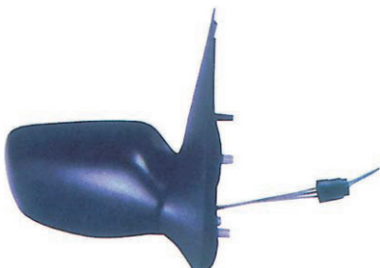

FIESTA '96-'99 / MZ 121 '96-'01
TH-2305N (VM-306)
CABLE TYPE