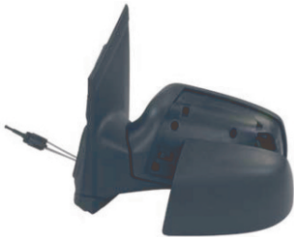

TH-2305NHE (VM-306EH)
ELECTRIC, HEATED, CONVEX GLASS

FIESTA '02-'05

TH-2303 (VM-312)
CABLE TYPE, CONVEX GLASS

TH-2303P (VM-312P)
CABLE TYPE, CONVEX GLASS, PRIMED COVER

FIESTA '02-'05

TH-2303HE (VM-312EH)
ELECTRIC, HEATED, CONVEX GLASS

TH-2303G (VM-312G)
MIRROR CONVEX GLASS BASE

TH-2303GH (VM-312GH)
MIRROR CONVEX GLASS BASE, W/HEATED

FIESTA '05-

TH-2308 (VM-6312)
CABLE TYPE, BLACK TEXTURED COVER

FIESTA '05-

TH-2308HE (VM-6312EH)

ELECTRIC, HEATED, CONVEX GLASS

TH-2308HEP (VM-6312EHP)

ELECTRIC, HEATED, CONVEX GLASS, PRIMED COVER

TH-2308HEB (VM-6312EB)

ELECTRIC, HEATED, POWER FOLDABLE, CONVEX GLASS, PRIMED COVER

FOCUS '05-'08

TH-2301 (VM-301)

CABLE TYPE, CONVEX GLASS