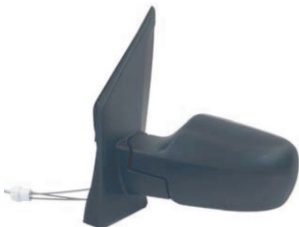

FUSION '02-'05

TH-2304 (VM-303)

CABLE TYPE, CONVEX GLASS

TH-2304P (VM-303P)

CABLE TYPE, CONVEX GLASS, PRIMED COVER