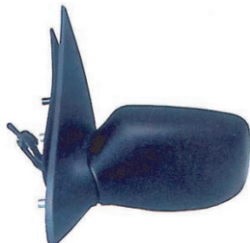

C-MAX '03-'07
TH-2309HE (VM-302EHP)
 ELECTRIC, HEATED, CONVEX GLASS, PRIMED COVER

C-MAX '03-'07
TH-2309HE-00 (VM-302NEHP)
 ELECTRIC, HEATED, CONVEX GLASS, PRIMED COVER
W/ LAMP & FOOT LAMP
TH-2309HEB-00 (VM-302NEB)
 ELECTRIC, HEATED, POWER FOLDABLE, CONVEX GLASS, PRIMED COVER
W/ LAMP & FOOT LAMP

ESCORT / ORION '90-'95
TH-2096 (VM-308)
 LEVER TYPE

FIESTA '89-'94
TH-2097 (VM-316)
 LEVER TYPE

FIESTA '94-'95
TH-2305 (VM-305)
 CABLE TYPE

FIESTA '96-'99 / MZ 121 '96-'01
TH-2305N (VM-306)
 CABLE TYPE

FIESTA '96-'99 / MZ 121 '96-'01

TH-2305NHE (VM-306EH)
ELECTRIC, HEATED, CONVEX GLASS

FIESTA '02-'05

TH-2303 (VM-312)
CABLE TYPE, CONVEX GLASS

TH-2303P (VM-312P)
CABLE TYPE, CONVEX GLASS, PRIMED COVER

FIESTA '02-'05

TH-2303HE (VM-312EH)
ELECTRIC, HEATED, CONVEX GLASS

TH-2303G (VM-312G)
MIRROR CONVEX GLASS BASE

TH-2303GH (VM-312GH)
MIRROR CONVEX GLASS BASE, W/HEATED

FIESTA '05-

TH-2308 (VM-6312)
CABLE TYPE, BLACK TEXTURED COVER

FIESTA '05-

TH-2308HE (VM-6312EH)

ELECTRIC, HEATED, CONVEX GLASS